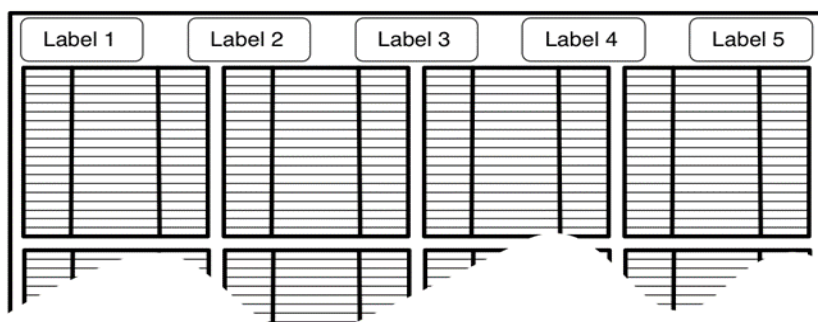

The labels cannot be removed (without critical damage to the module).

Standard Labelling

Standard labels are 80mm x 40mm. Content options include:

- Company logo
- Serial numbers, project references and unique ID marks
- Most standard image (PNG, Jpg, Gif, etc.) and pdf formats
- Barcode (unique serial number and production data)
- Flags (national, regional or company)
- Contact information