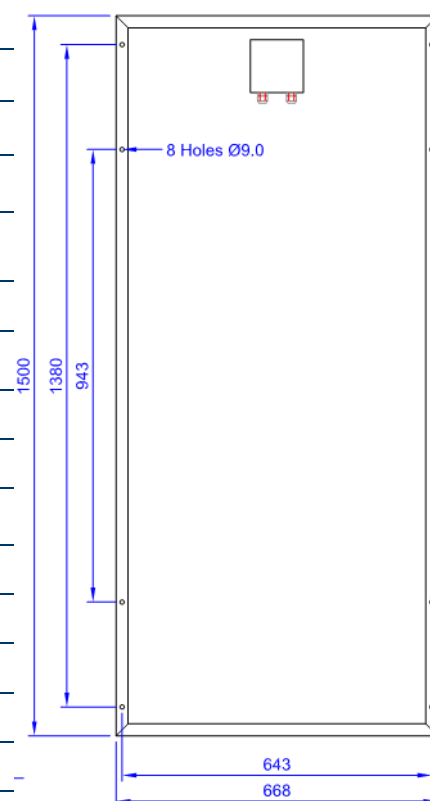

- 36 connected 156mm x 156mm high efficiency crystalline silicon cells
- 4mm low iron toughened glass maximising panel efficiency and strength
- Anodised aluminium frame (standard silver or optional black)
- IP65 Junction Box including bypass diodes
(Optional supply with 1m cables terminated with MC4 connectors)
- High strength design with maximum surface loading, tested up to 5400 Pa

Maximum Power (Pmax)	168	W
Voltage at Max Power (Vmp)	19.8	V
Current at Max Power (Imp)	8.52	A
Voltage at open circuit (Voc)	23.8	V
Current at short circuit (Isc)	8.97	A
Power data (Ptolerance)	+5/-0	%
Cell Efficiency	>18.2	%
Panel Efficiency	>16.4	%
Bypass Diodes	2	

TEMPERATURE COEFFICIENTS

Power	-0.42	%/°C
Voltage	-0.33	%/°C
Current	0.05	%/°C
Operating Temp	-40 to +85	°C
Dimensions	1500 x 672 x 33 mm (L x W x D)	
Weight	13 kg	
Ingress Protection	IP65	

CPCL reserves the right to modify these specifications without notice

The labels cannot be removed (without critical damage to the module).

Standard Labelling

Standard labels are 80mm x 40mm. Content options include:

- Company logo
- Serial numbers, project references and unique ID marks
- Most standard image (PNG, Jpg, Gif, etc.) and pdf formats
- Barcode (unique serial number and production data)
- Flags (national, regional or company)
- Contact information