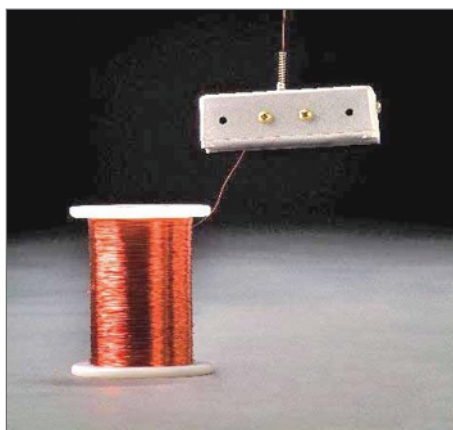

### **SKU: 891 WIRE CHAINER**

Survey wire counter for CIS Pack Model FP-100, CIS Pack Model MP-100/MP-200 and CIS Pack CP-100. Wire Chainer will interface with American Innovation's Allegro CX (Bass-Trigon Pipeline Compliance Software and Allegro Field Computer), MC Miller Data Logger Gatherer One (G1), MC Miller SinCorder and MC Miller Sin-2. Direct mount to CPD's CIS Packs and other Manufactures' CIS Packs and Hip Packs. The Wire Chainer transmits pulses to data collector's software per surveyor's programmed collection interval.

### **SKU: 883 COMBINATION CLOSE INTERVAL SURVEY AND GPS BACKPACK SYSTEM**

Features American Innovation Allegro CS Field Computer with the Trimble GPS Path Finder Pro XRS Equipment and Backpack, and the MSES Corrosion Products Division's Close Interval Survey Wire Tray, Pulsed Survey Wire Chainer, and Survey Meter Tray. This Combination Close Interval Survey and GPS Backpack System is ready for your survey needs.

## SKU: 980 SURVEY PROBE WITH DATA BUTTON SPB-100

The survey probe with data button is designed to accept most half-cells and connects to most 3-PIN data ports and/or data collector remote trigger port.

## **SKU: 985 SURVEY PROBE CONTINUOUS READING SPC-200**

The survey probe continuous reading is designed to accept most half-cells and connects to most data collectors/meters. The pole is height adjustable and connects to the negative port of the Allegro field computer.